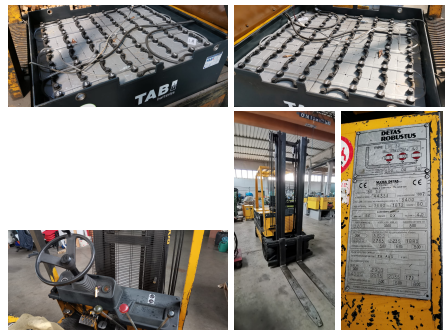

Carrello Elevatore Robustus 30 Qli / Forklift Crane Robustus 30 Qli

- Make Robustus
- Capacity 30 qli
- Serial number SE 32
- Lift height 3300 mm
- With new seat
- Weight 3400 kg
- Year 1997

SIDICOM

Sede Amm/Comm.:
Via Bachelet, 20
35010 LIMENA (PD) -ITALY