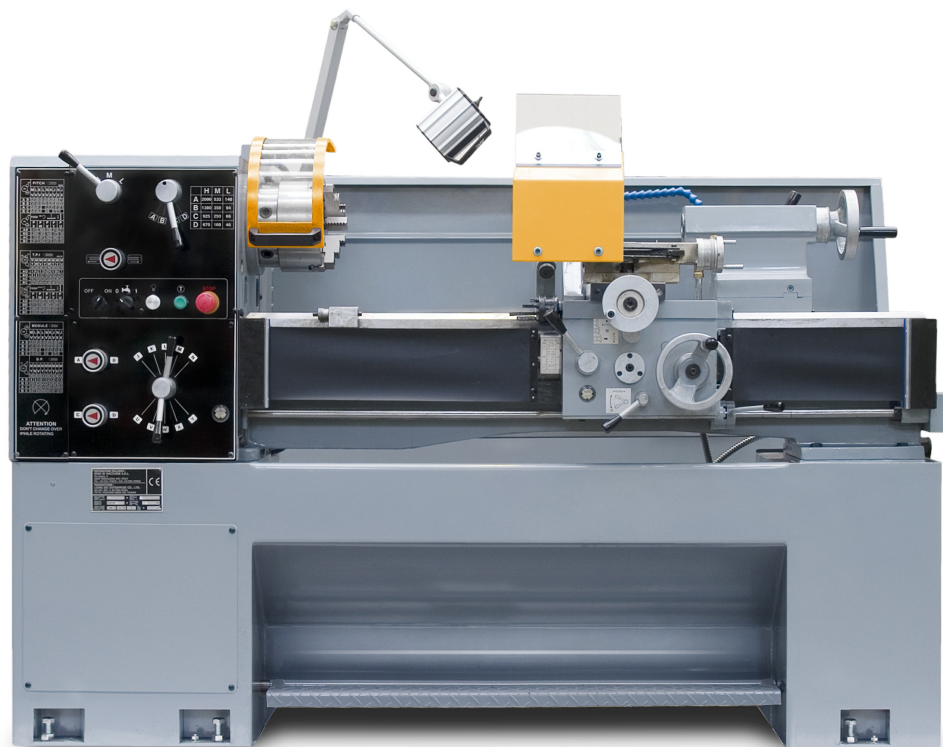

**Tornio Castor 1000 x 200 mm / Lathe Castor 1000 x 200 mm**

- Make Castor
- Type 200LV
- Capacity 1000 x 200 mm
- Parallel Lathe

---

**SIDICOM**

Sede Amm/Comm.:  
Via Bachelet, 20  
35010 LIMENA (PD) -ITALY