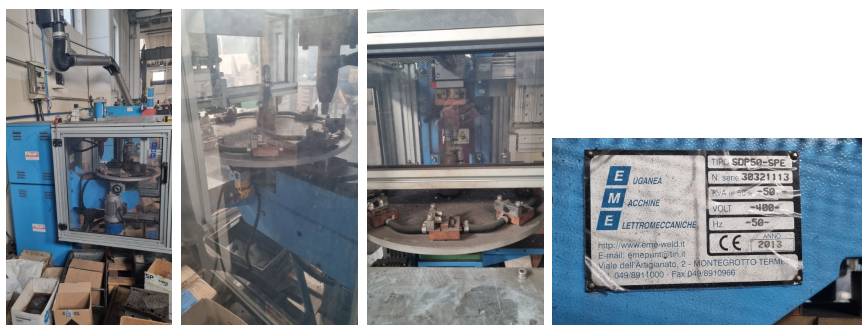

## Puntatrice EME / Welding Control Unit Eme

- Make Eme
- Type DSP50-SPE
- Volt/Hz 400/50
- Rotary table
- With jsut a few worked hours
- Year 2013 CE