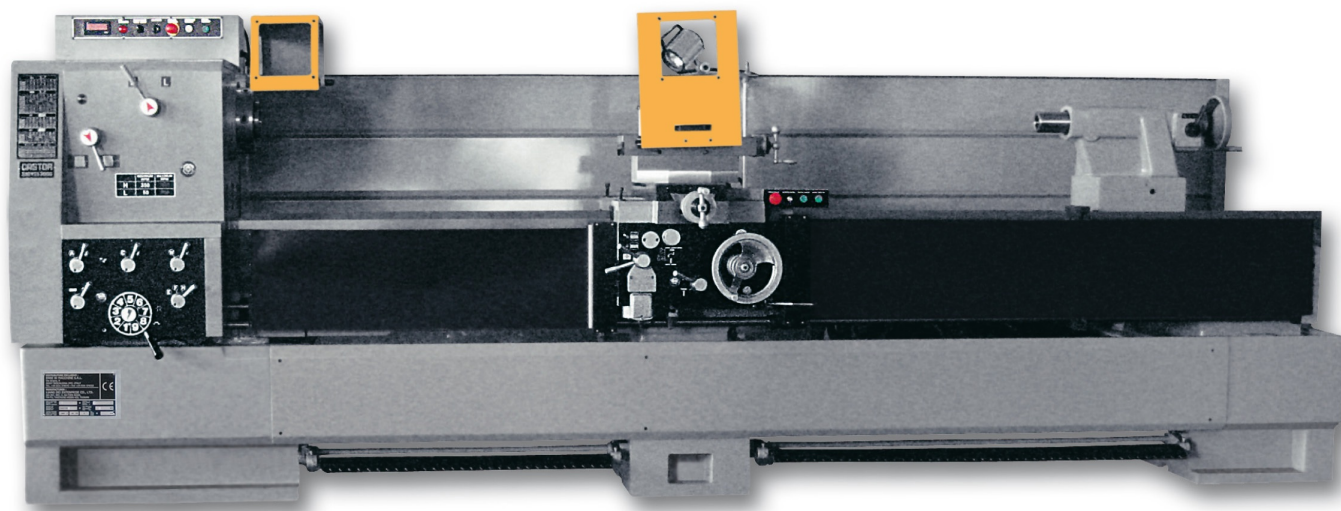

**Tornio Castor 330VS-M X 1000/1500/2000/3000/4000 / Lathe Castor 330VS-M X 1000/1500/2000/3000/4000**

- Marca Castor
- Modello 330VS-M X 1000/1500/2000/3000/4000
- Parallelo
- Macchina nuova

---

**SIDICOM**